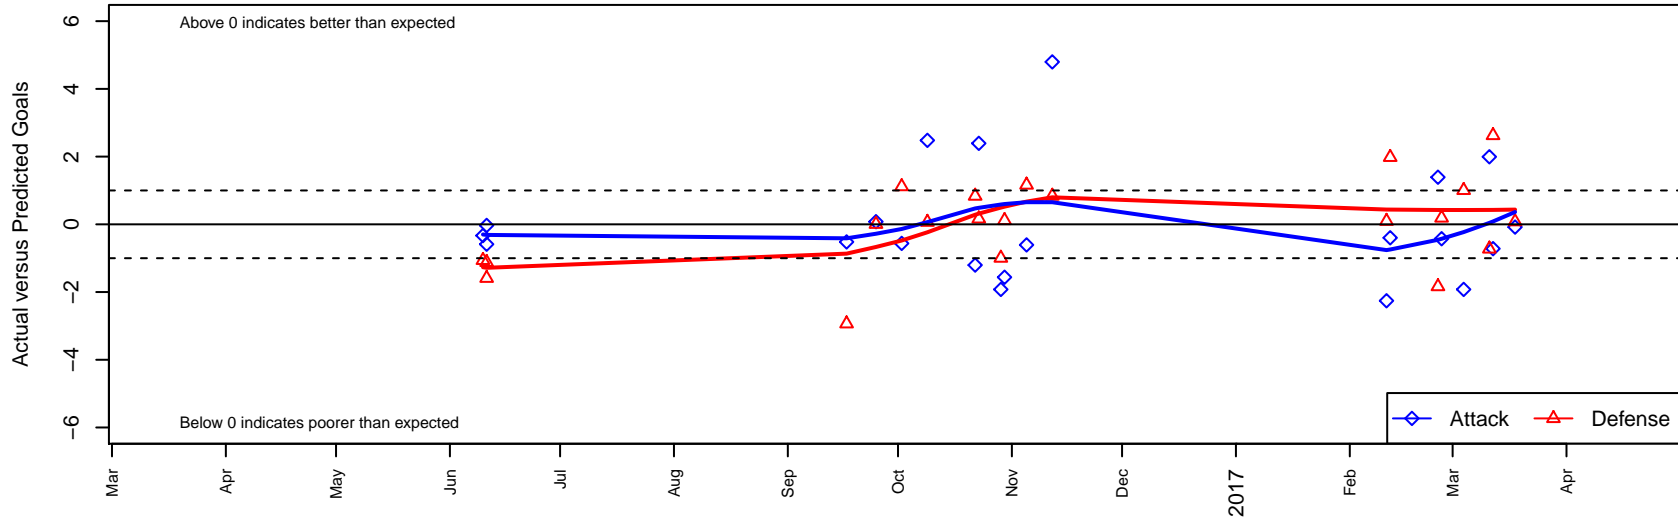

New Millenium FC Vikings G04

, WA
 G04 total strength=859
 attack=1.52 defense=0.99
 fall league = PSPL Classic 2 U13
 spr league = Spr PSPL Classic 2 U13

alt names used:
 New Millenium FC Vikings
 New Millenium FC Vikings
 New Millenium FC Vikings

Venues played:
 2016 Starfire Spring Classic GU13
 2016 PSPL Classic 2 U13
 2016 Spr PSPL Classic 2 U13

New Millenium FC Vikings G04
 Dots are actual minus expected GF (blue circles) and GA (red triangles).
 Blue line is smoothed change in attack strength. Red is smoothed change in defense strength.

**attack and defense variance (black dot)
relative to other teams
and top 10 in region**

**attack and defense rating
relative to others at age
and all opponents in last 13 months**

Performance relative to 13 month average