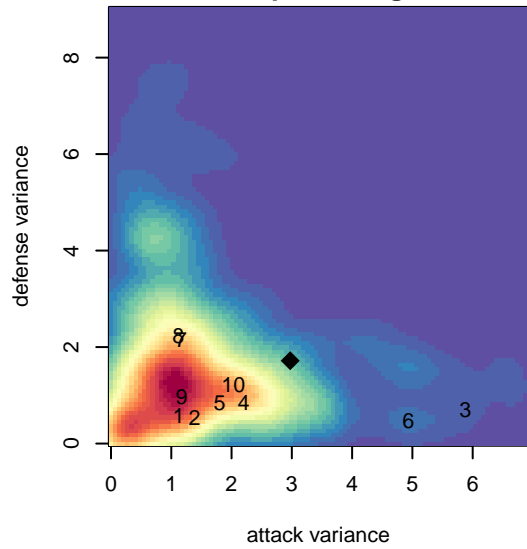

New Millenium FC Vikings G04

, WA
 G04 total strength=859
 attack=1.52 defense=0.99
 fall league = PSPL Classic 2 U13
 spr league = Spr PSPL Classic 2 U13

alt names used:
 New Millenium FC Vikings
 New Millenium FC Vikings
 New Millenium FC Vikings

Venues played:
 2016 Starfire Spring Classic GU13
 2016 PSPL Classic 2 U13
 2016 Spr PSPL Classic 2 U13

New Millenium FC Vikings G04
 Dots are actual minus expected GF (blue circles) and GA (red triangles).
 Blue line is smoothed change in attack strength. Red is smoothed change in defense strength.

**attack and defense variance (black dot)
relative to other teams
and top 10 in region**

**attack and defense rating
relative to others at age
and all opponents in last 13 months**

Performance relative to 13 month average