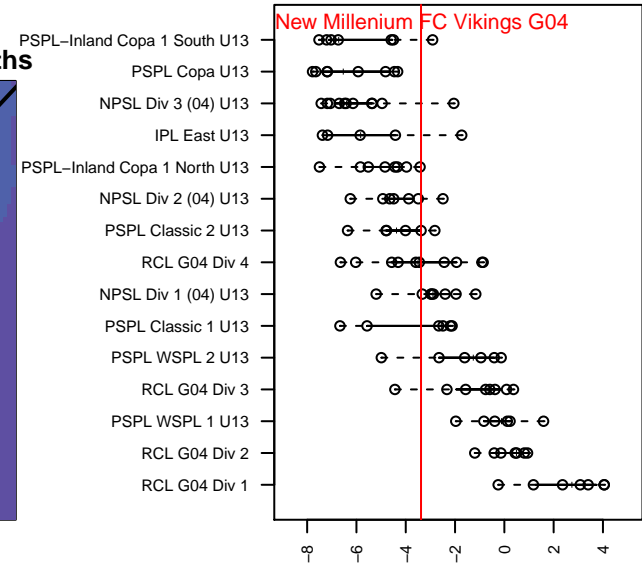

New Millenium FC Vikings G04

, WA
 G04 total strength=859
 attack=1.52 defense=0.99
 fall league = PSPL Classic 2 U13
 spr league = Spr PSPL Classic 2 U13

alt names used:
 New Millenium FC Vikings
 New Millenium FC Vikings
 New Millenium FC Vikings

Venues played:
 2016 Starfire Spring Classic GU13
 2016 PSPL Classic 2 U13
 2016 Spr PSPL Classic 2 U13

New Millenium FC Vikings G04
 Dots are actual minus expected GF (blue circles) and GA (red triangles).
 Blue line is smoothed change in attack strength. Red is smoothed change in defense strength.

**attack and defense variance (black dot)
relative to other teams
and top 10 in region**

**attack and defense rating
relative to others at age
and all opponents in last 13 months**

Performance relative to 13 month average